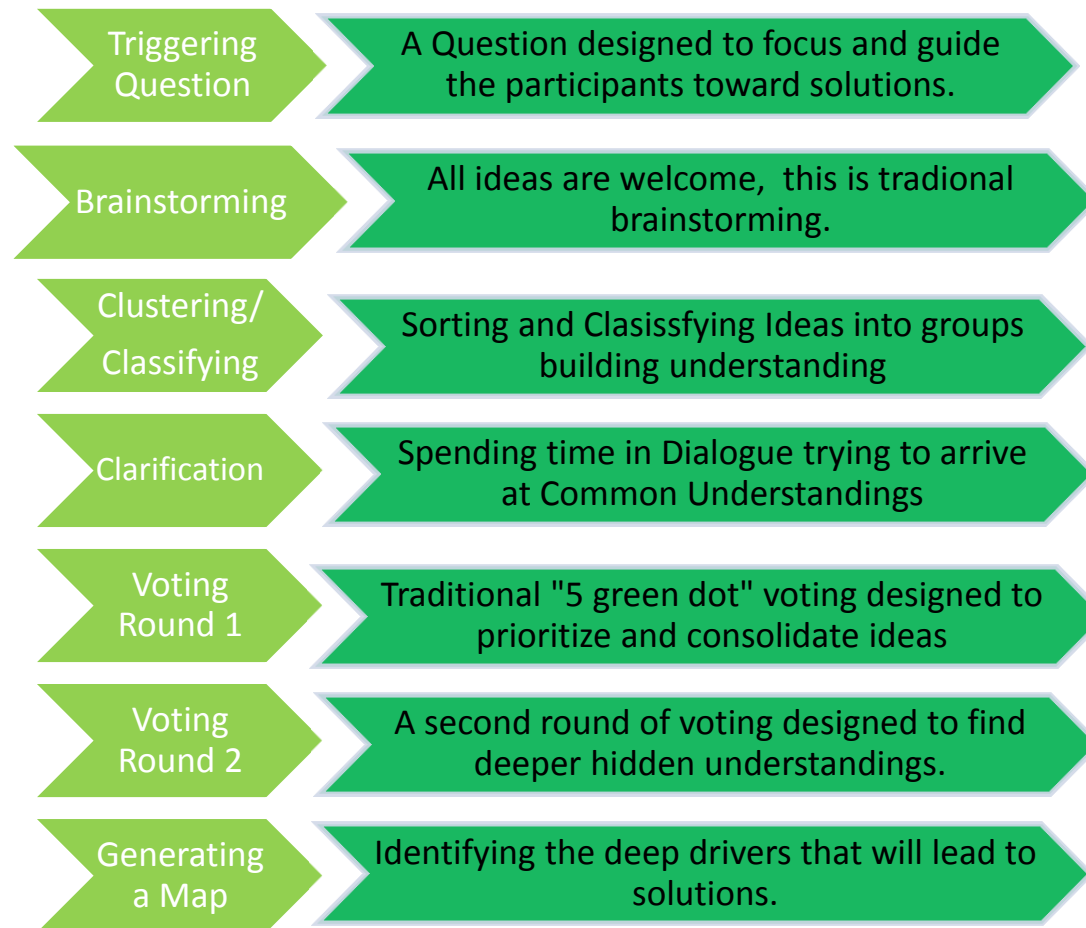

Guided Dialogue Process

The above chart outlines the entire GDD Process. Each step and its component parts and activities are backed by best practice and proven research. Because they build on one another one cannot be omitted for convenience sake. The design and process promote deep personal understanding and deep common understanding among the participants